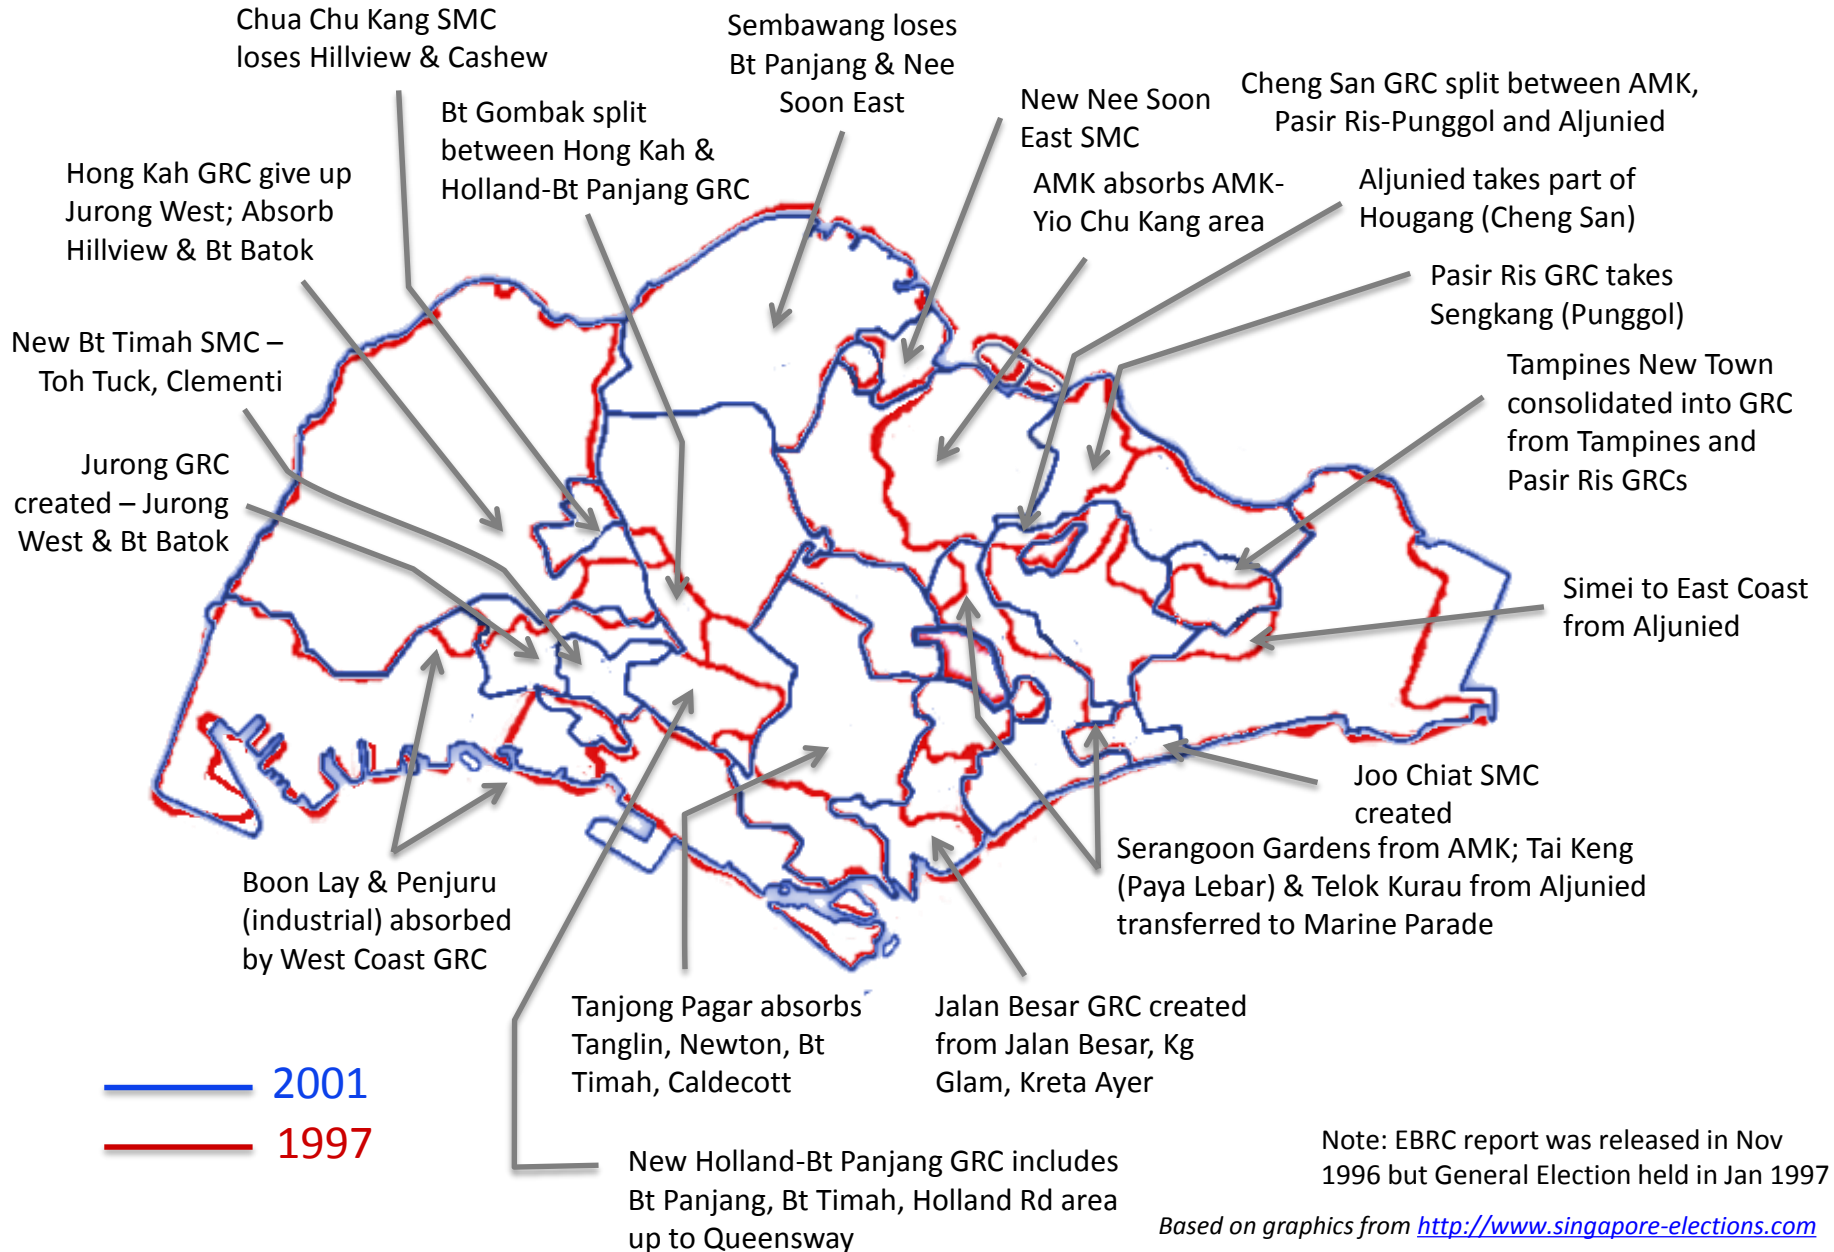

Annex 2 – Maruah Position Paper on Electoral Boundary
Delimitation, Q4 2014

**Changes in Electoral Boundaries
between 1991 and 2011**

Changes in Electoral Boundaries 2011 vs 2006

Changes in Electoral Boundaries 2006 vs 2001

Changes in Electoral Boundaries 2001 vs 1997

Note: EBRC report was released in Nov 1996 but General Election held in Jan 1997

Based on graphics from <http://www.singapore-elections.com>

Changes in Electoral Boundaries 1997 vs 1991

Note: EBRC report was released in Nov 1996 but General Election held in Jan 1997

Based on graphics from <http://www.singapore-elections.com>