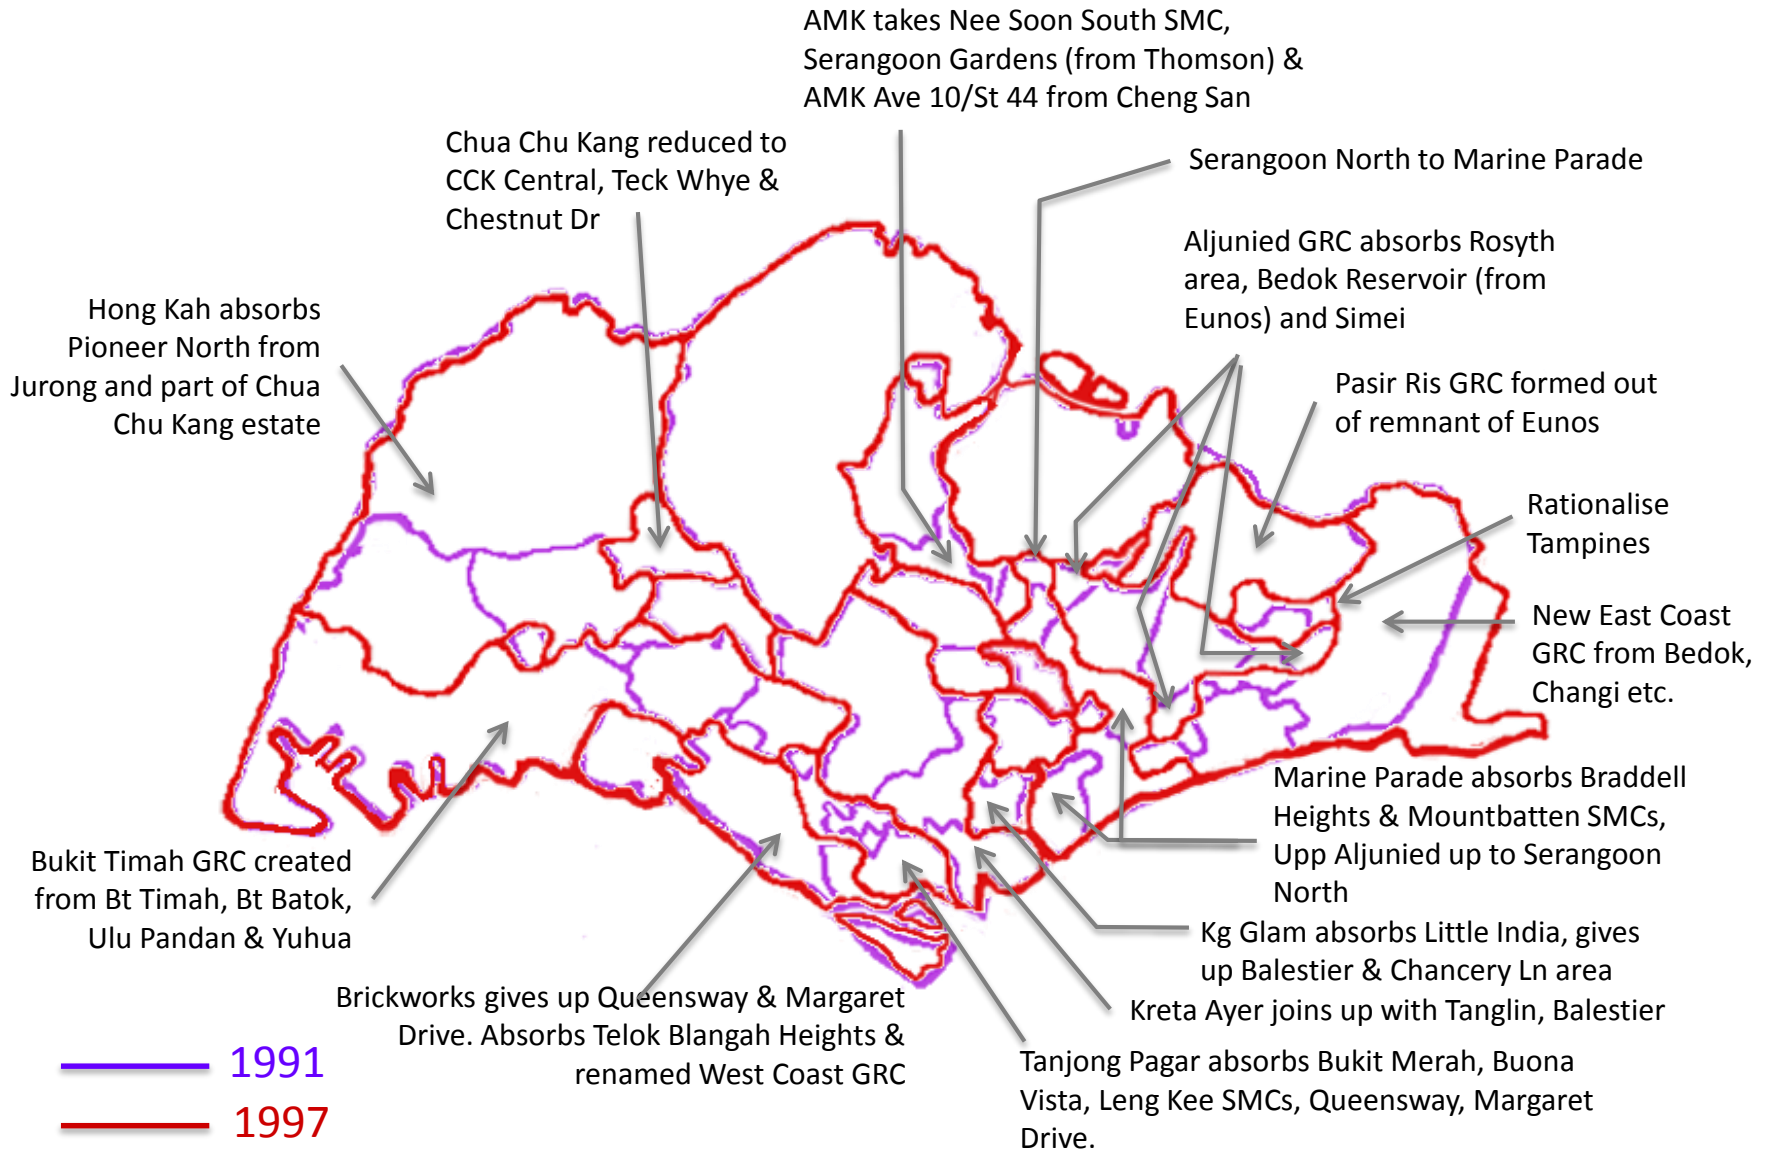

Annex 2 – Maruah Position Paper on Electoral Boundary
Delimitation, Q4 2014

**Changes in Electoral Boundaries
between 1991 and 2011**

Changes in Electoral Boundaries 2011 vs 2006

Changes in Electoral Boundaries 2006 vs 2001

Changes in Electoral Boundaries 2001 vs 1997

Note: EBRC report was released in Nov 1996 but General Election held in Jan 1997

Based on graphics from <http://www.singapore-elections.com>

Changes in Electoral Boundaries 1997 vs 1991

Note: EBRC report was released in Nov 1996 but General Election held in Jan 1997

Based on graphics from <http://www.singapore-elections.com>