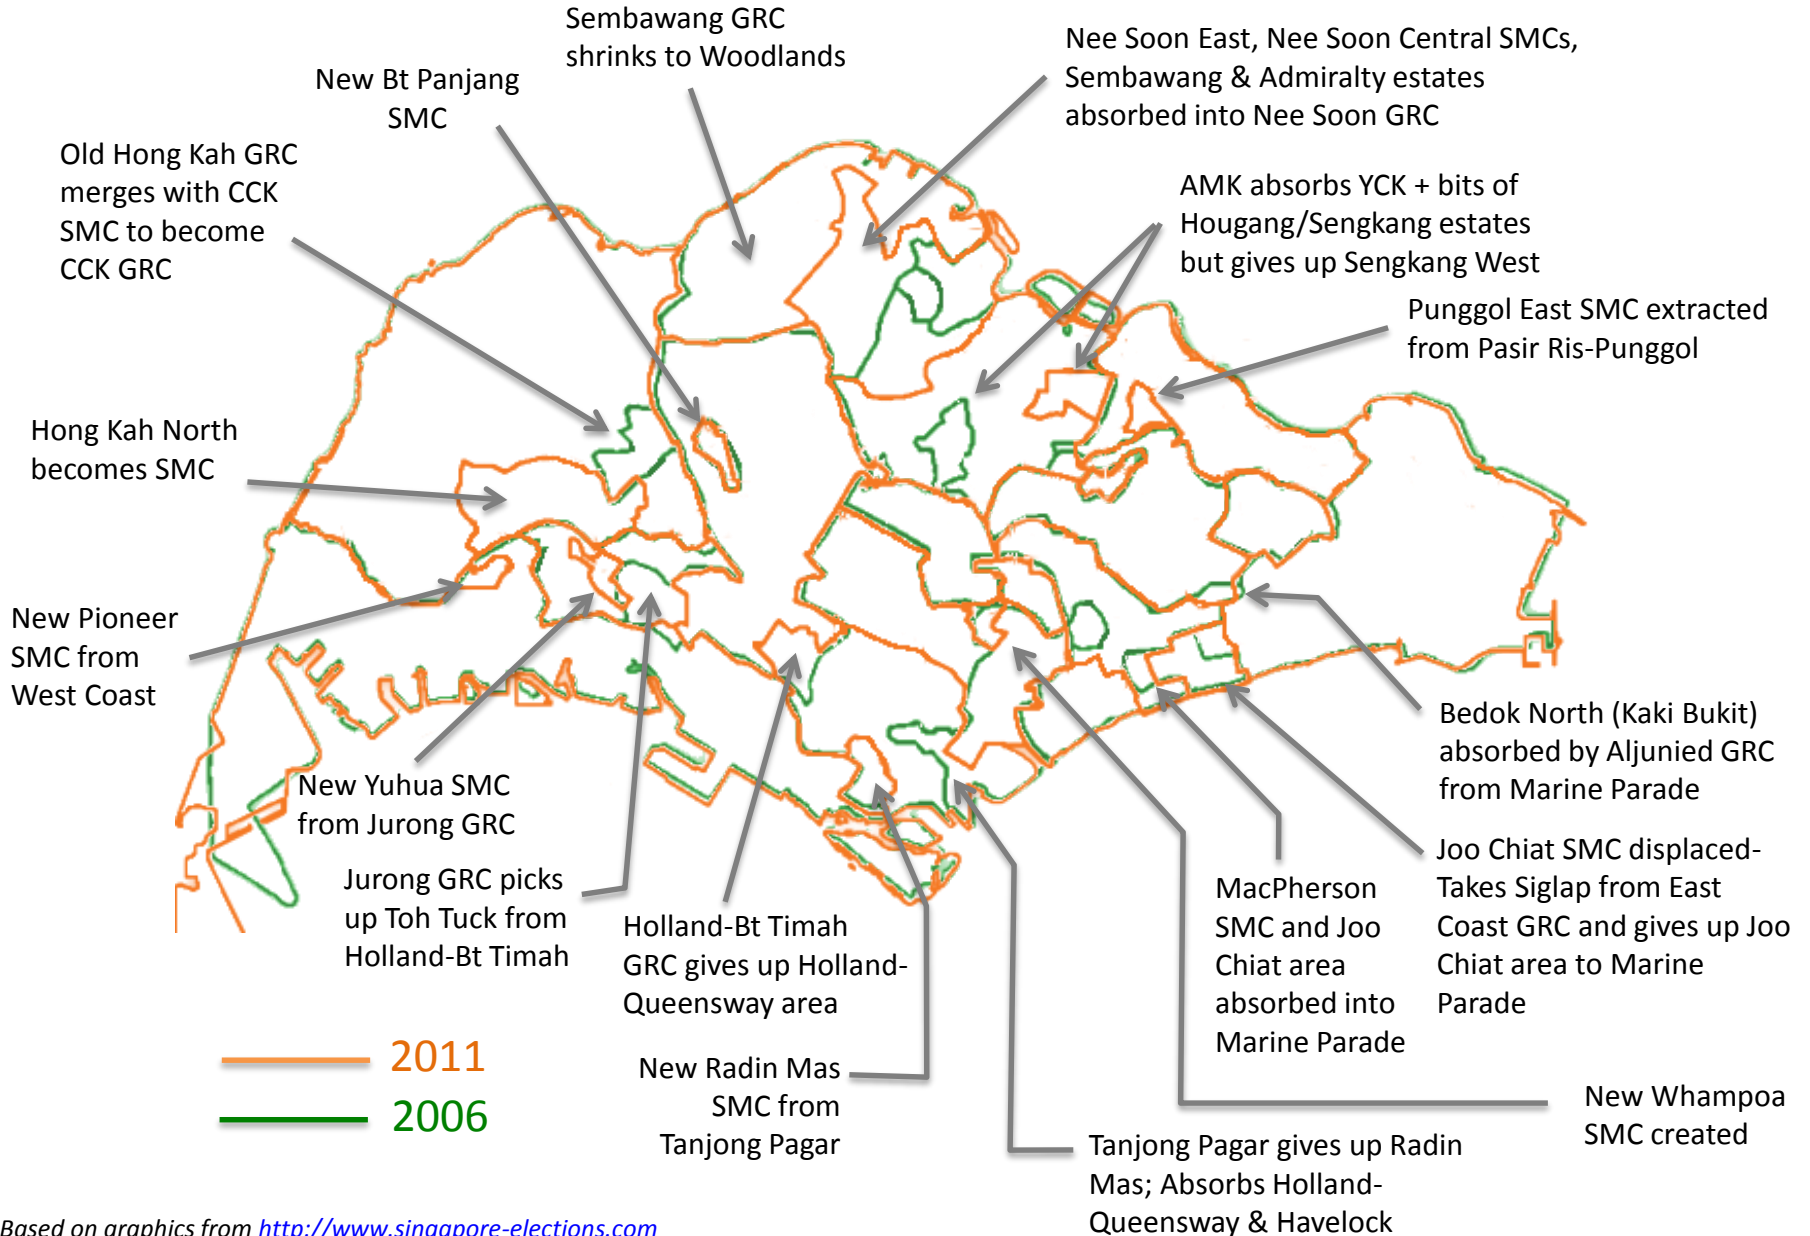

Annex 2 – Maruah Position Paper on Electoral Boundary
Delimitation, Q4 2014

**Changes in Electoral Boundaries
between 1991 and 2011**

Changes in Electoral Boundaries 2011 vs 2006

Changes in Electoral Boundaries 2006 vs 2001

Changes in Electoral Boundaries 2001 vs 1997

Note: EBRC report was released in Nov 1996 but General Election held in Jan 1997

Based on graphics from <http://www.singapore-elections.com>

Changes in Electoral Boundaries 1997 vs 1991

Note: EBRC report was released in Nov 1996 but General Election held in Jan 1997

Based on graphics from <http://www.singapore-elections.com>