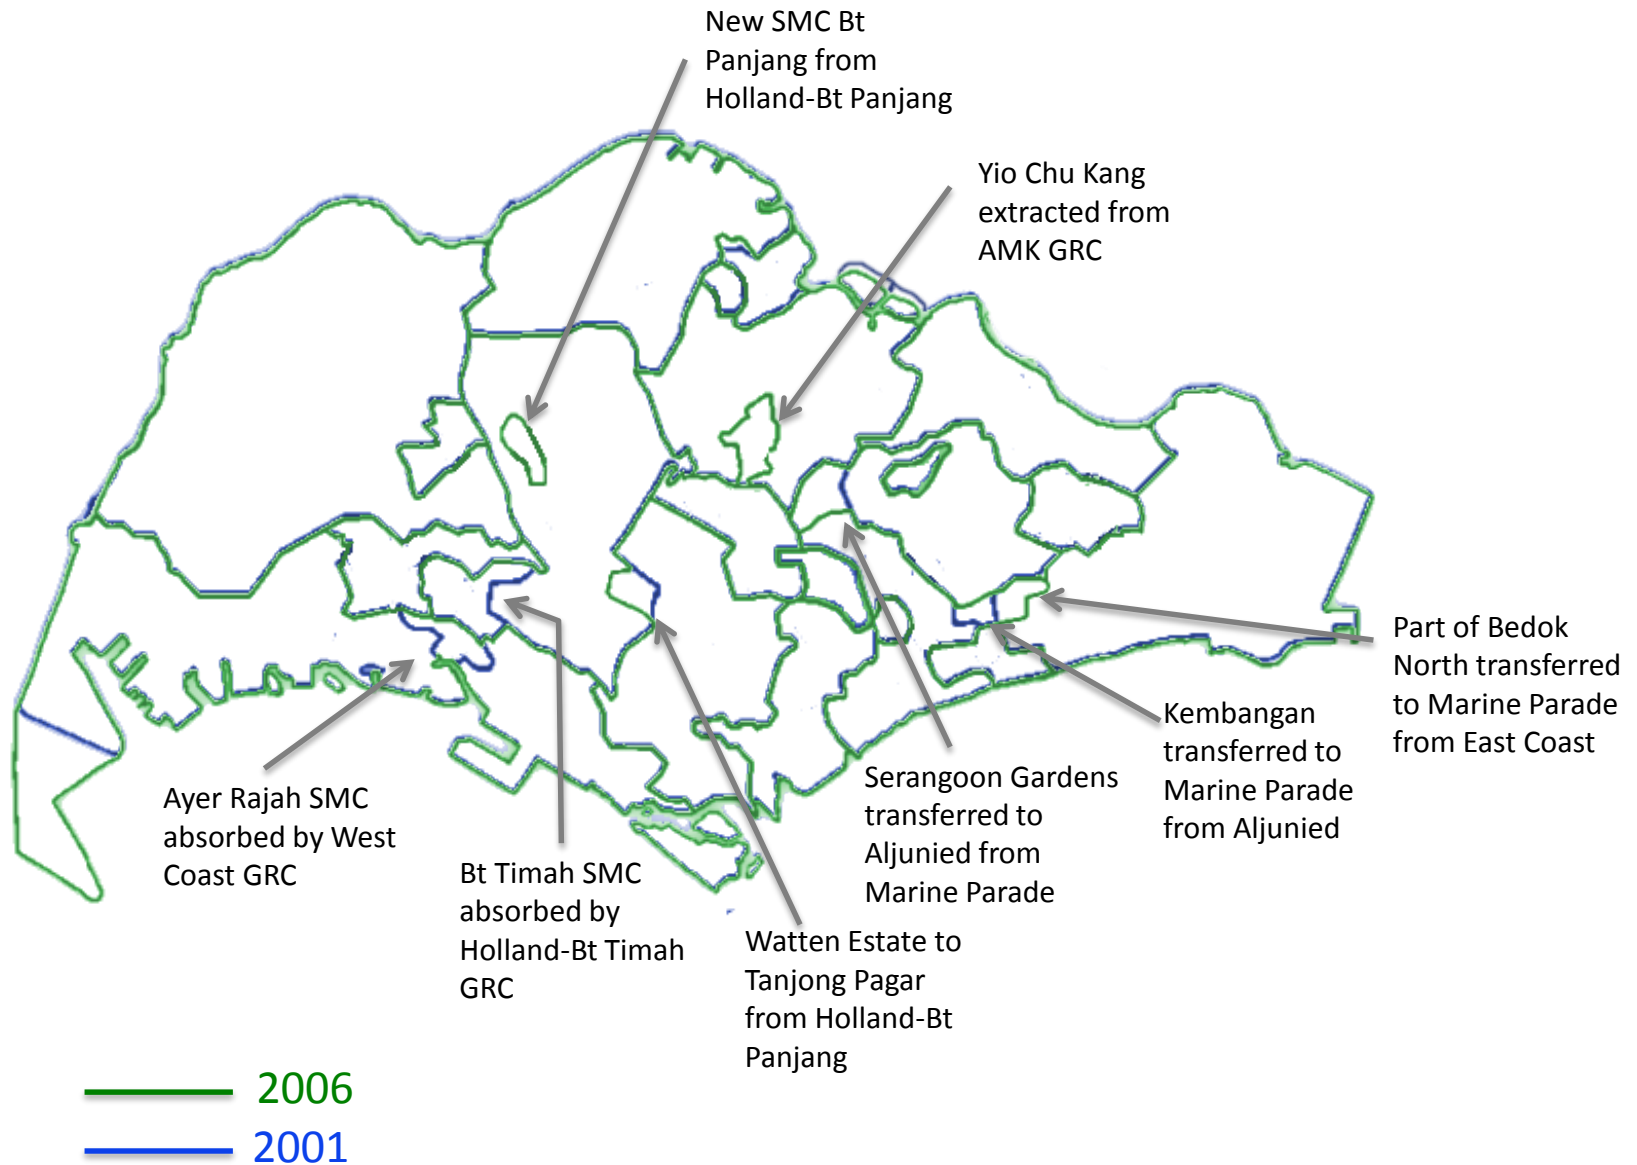

Annex 2 – Maruah Position Paper on Electoral Boundary
Delimitation, Q4 2014

**Changes in Electoral Boundaries
between 1991 and 2011**

Changes in Electoral Boundaries 2011 vs 2006

Changes in Electoral Boundaries 2006 vs 2001

Changes in Electoral Boundaries 2001 vs 1997

Note: EBRC report was released in Nov 1996 but General Election held in Jan 1997

Based on graphics from <http://www.singapore-elections.com>

Changes in Electoral Boundaries 1997 vs 1991

Note: EBRC report was released in Nov 1996 but General Election held in Jan 1997

Based on graphics from <http://www.singapore-elections.com>